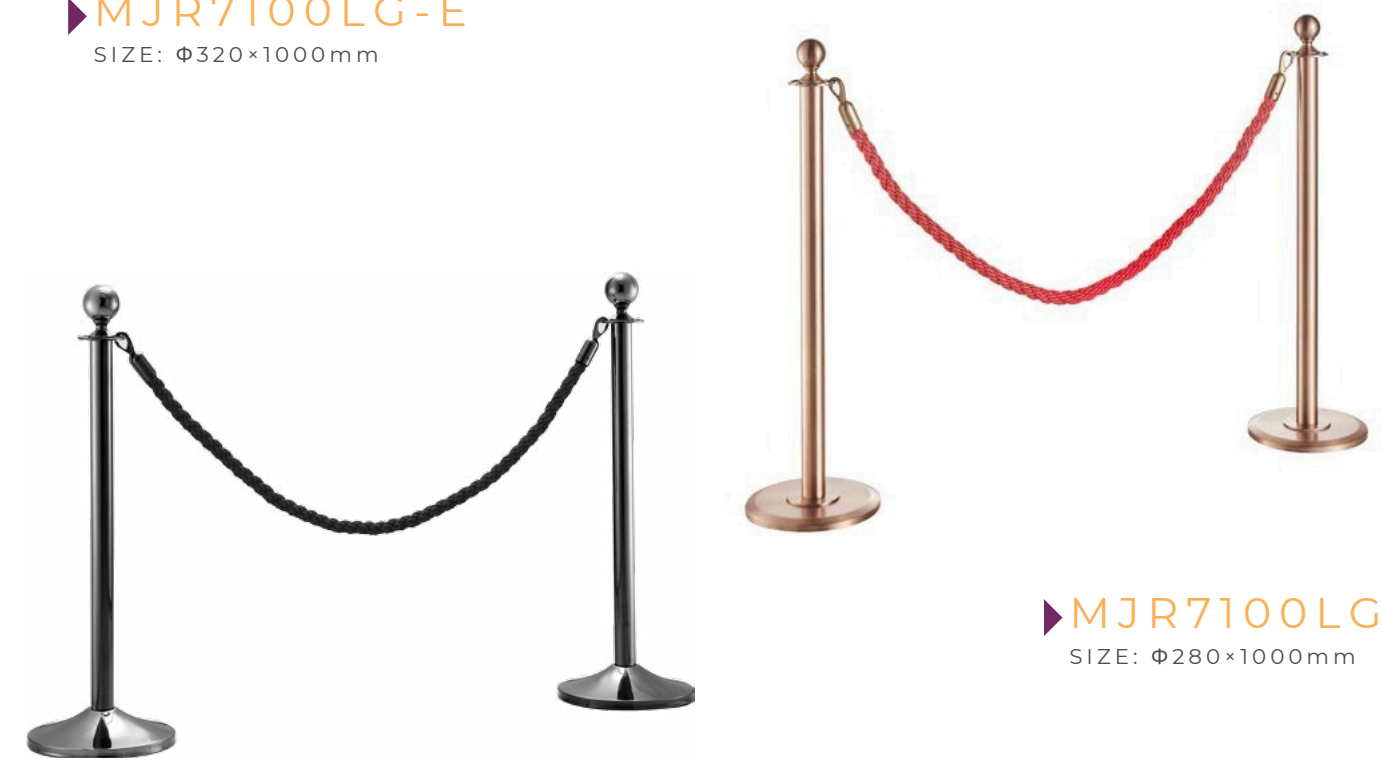

PART 01

LUGGAGE TROLLEY

▶ **MJR7504**
SIZE: L1140 X W670 X H1900 mm

▶ **MJR7504A**
SIZE: L1140 X W670 X H1860 mm

▶ **MJR7520**
SIZE: L1200 X W650 X H1860 mm

▶ **MJR7520A**
SIZE: L1200 X W650 X H950 mm

1. Tubes: Φ50mm SUS304 / 201 stainless steel or H65 copper
2. Finish option: polished, brushed, titanium, or other colors
3. Carpet: 9mm top-grade carpet, hidden trimming structure, available in various color
4. Deck: 1.2 mm steel sheet+12mm plywood, full wrap around rubber bumper
5. Connection: die-casting fitting structure, disassembly
6. 8" pneumatic / solid wheels
7. Handle gloves: velvet / PU leather
8. Logo: Custom logo available on carpet or top of cart

▶ **MJR7237**
SIZE: L635×W500×H925mm

Crowd Control Post

Made with durable materials and decorative designs, these railing stands help keep your personal space.

PART 03

CROWD
CONTROL POST

► MJR7100LG-G2

SIZE: Φ280×H
1000 mm

► MJR7100LG-G3

SIZE: Φ280×H
1000 mm

SUS304/201

► MJR7105A

SIZE: L320×W320×H1000mm

► MJR7108A

SIZE: Φ360×1070mm

► MJR7100LG-G1

SIZE: Φ320×H1010mm

► MJR7108B

SIZE: Φ360×1070mm

▶ MJR7100LG-E5
SIZE: $\Phi 254 \times 1000$ mm

▶ MJR7100LG-E
SIZE: $\Phi 320 \times 1000$ mm

▶ MJR7100LG-E6
SIZE: $\Phi 280 \times 1000$ mm

▶ MJR7109A
SIZE: 300x300x950mm