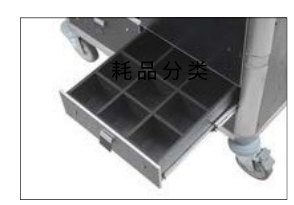

▶ **MJR7311**
SIZE: L950×W530×H1230mm