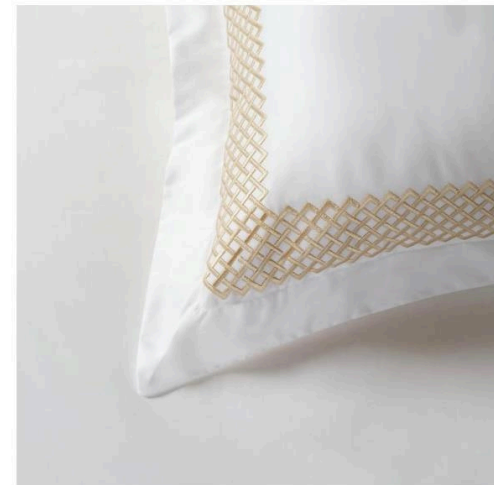

IONA

480TC SATEEN 100% TURKISH COMBED COTTON

LUXURY HOTEL COLLECTION

LOUISA

480TC SATEEN 100% TURKISH COMBED COTTON

LUXURY HOTEL COLLECTION

ATHOLL

580TC SATEEN 100% TURKISH COMBED COTTON