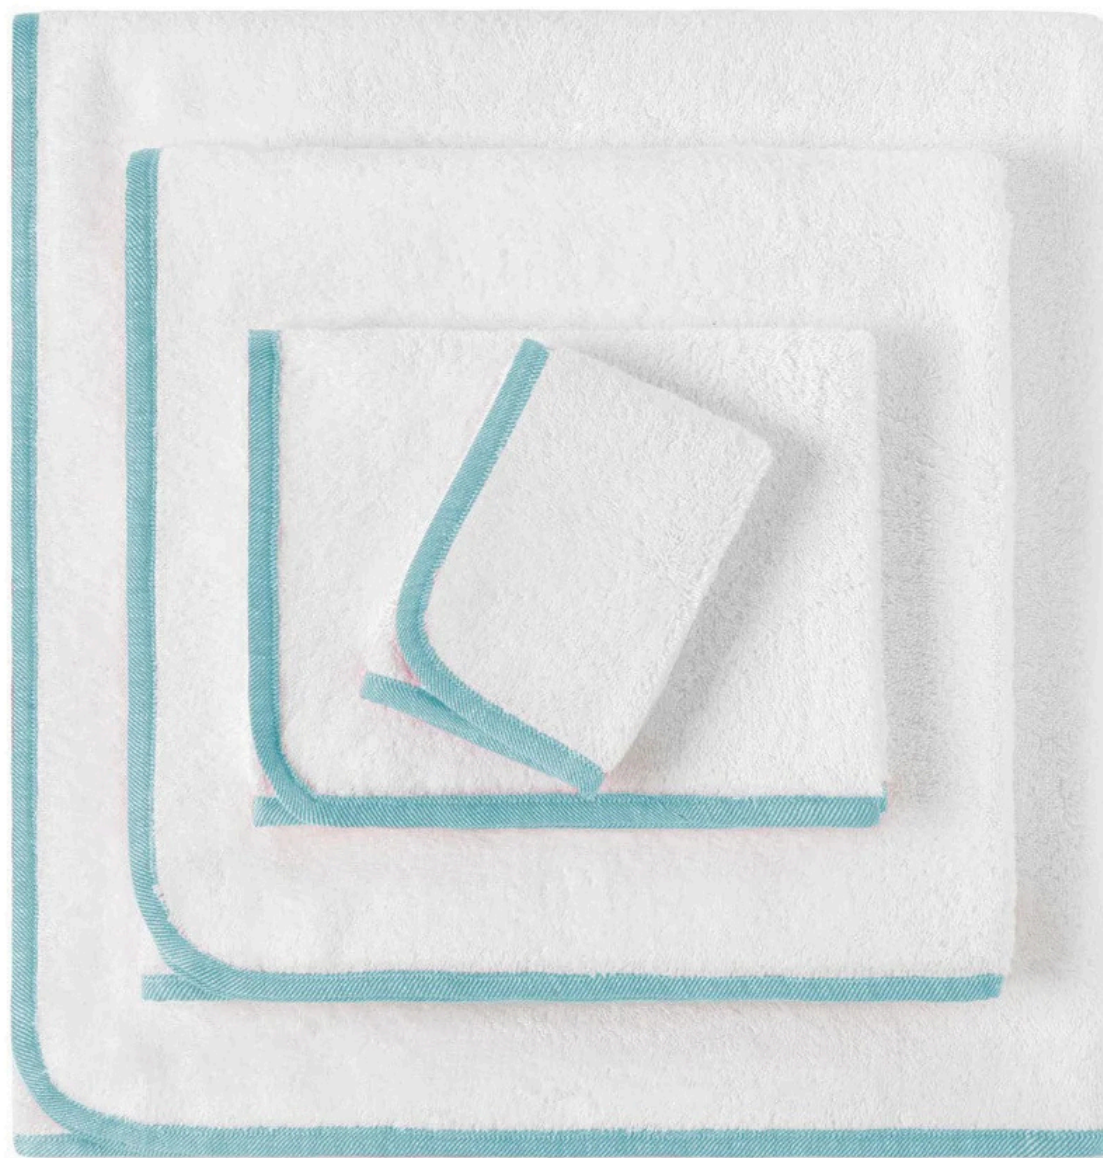

ULTRA-LUXURY HOTEL COLLECTION

GISELA

430TC 100% Giza 94 Egyptian Cotton™ sateen

ULTRA-LUXURY HOTEL COLLECTION

LEILA

Material: Egyptian Cotton, White

Embroidery color: Golder, Silver, Navy, Black, Grey, Pink, Red, Green (more on demand)

Thread Count: 300TC+

ULTRA-LUXURY HOTEL COLLECTION

PILLOWCASE DESIGN OPTIONS

430TC 100% Giza 94 Egyptian Cotton™ sateen

ULTRA-LUXURY HOTEL COLLECTION

ADRIANA ROBE

100% Stonewashed
European linen

100% Stonewashed
European linen
Lining: 100% combed
cotton terry

EULALLIA ROBE

ALINE TERRY SET

- 100% Cotton terry, 550g/m²
- Towel with a cotton-linen bias on four sides

ELISA TERRY SET

BORDERLESS DESIGN

- 100% Combed Cotton terry, 550g/m²
- Towel with bias on four sides

HELENA TERRY SET

100% Egyptian Cotton™ terry, 700g/m2
Towel with a diamond-patterned and
satin stitch embroidery on one side

BRUNA TERRY SET

- Egyptian Cotton™ terry
- Towel with decorative patterned on one side